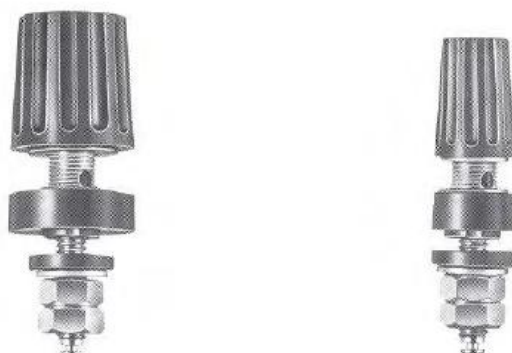

4mm Terminals (10mm and 15mm)

		4mm Terminals (10mm or 15mm)							
size		light grey	dark grey	black	red	blue	yellow	green	yellow and green
10mm (20A)	standard	24 10 00 1	24 10 00 2	24 10 00 3	24 10 00 4	24 10 00 5	24 10 00 6	24 10 00 7	24 10 00 8
	matt	24 10 10 1	24 10 10 2	24 10 10 3	24 10 10 4	24 10 10 5	24 10 10 6	24 10 10 7	
15mm (25A)	standard	24 15 00 1	24 15 00 2	24 15 00 3	24 15 00 4	24 15 00 5	24 15 00 6	24 15 00 7	24 15 00 8
	matt	24 15 10 1	24 15 10 2	24 15 10 3	24 15 10 4	24 15 10 5	24 15 10 6	24 15 10 7	

Please note that the prefix KX was used in all Ritel part numbers by Bulgin Components, who used to supply Ritel products in the UK.

For further details on Ritel products please contact:

Ellmax Electronics Ltd
Unit 29, Leyton Business Centre
Etloe Road, Leyton, London, E10 7BT, UK

Tel: +44 (0)20 8539 0136 Fax: +44 (0)20 8539 7746
Email: ellmaxelec@aol.com Web: www.ellmaxelec.com