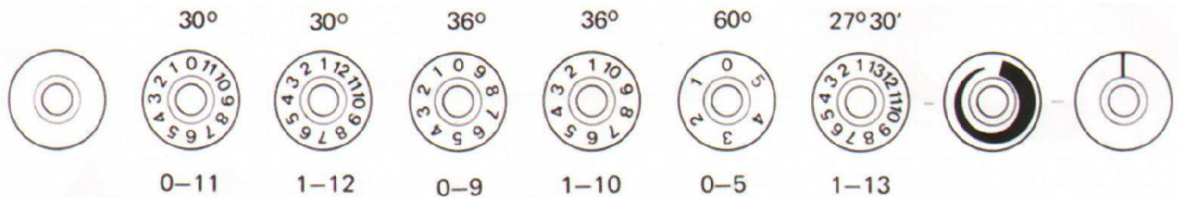

RANGE SUMMARY OF RITEL PRODUCTS, AS SUPPLIED BY ELLMAX ELECTRONICS LTD., LONDON

8 - 45mm Accessories

The Figure Dial, Arrow Dial, and Arrow skirts all have pins on the same face as the markings, and these skirts are attached to the knob by push fitting the pins into the holes in the underside of the knob. Glue may be used for a permanent fixing. The Stator has fixing pins on the opposite side to the markings. The sizes of these skirts are given in Ritel's catalogue.